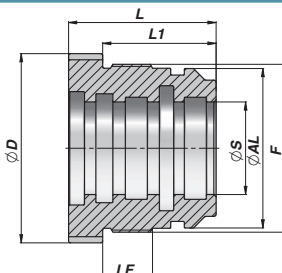

HHBP

HEAD BUSH

Code	ØAL	ØS	ØD	F	LF	L	L1	kg	Box	Pcs	Seal kits
HHBP065050025	50	25	64	M54x1,5	22	55	45	0,66	BOXHHBP050025	25	HHGCGPM050025
HHBP065050030	50	30	"	"	"	"	"	0,55	BOXHHBP050030	25	HHGCGPM050030
HHBP065050035	50	35	"	"	"	"	"	0,41	BOXHHBP050035	25	HHGCGPM050035
HHBP075060030	60	30	74	M64x1,5	22	60	48	0,99	BOXHHBP060030	20	HHGCGPM060030
HHBP075060035	60	35	"	"	"	"	"	0,86	BOXHHBP060035	20	HHGCGPM060035
HHBP075060040	60	40	"	"	"	"	"	0,70	BOXHHBP060040	20	HHGCGPM060040
HHBP085070040	70	40	84	M74x1,5	22	65	50	1,27	BOXHHBP070040	5	HHGCGPM070040
HHBP100080045	80	45	94	M85x2	25	75	60	1,95	BOXHHBP080045	5	HHGCGPM080045
HHBP100080050	80	50	"	"	"	"	"	1,70	BOXHHBP080050	5	HHGCGPM080050
HHBP110090045	90	45	109	M95x2	25	75	60	2,80	BOXHHBP090045	5	HHGCGPM090045
HHBP110090050	90	50	"	"	"	"	"	2,57	BOXHHBP090050	5	HHGCGPM090050
HHBP110090060	90	60	"	"	"	"	"	2,00	BOXHHBP090060	5	HHGCGPM090060
HHBP120100045	100	45	119	M105x2	25	75	60	3,80	BOXHHBP100045	5	HHGCGPM100045
HHBP120100050	100	50	"	"	"	"	"	3,45	BOXHHBP100050	5	HHGCGPM100050
HHBP120100060	100	60	"	"	"	"	"	2,90	BOXHHBP100060	5	HHGCGPM100060
HHBP130110050	110	50	129	M115x2	30	85	70	5,00			HHGCGPM110050
HHBP130110060	110	60	"	"	"	"	"	4,42			HHGCGPM110060
HHBP140120060	120	60	139	M125x2	30	85	70	5,70			HHGCGPM120060
HHBP140120070	120	70	"	"	"	"	"	4,90			HHGCGPM120070
HHBP140120080	120	80	"	"	"	"	"	3,96			HHGCGPM120080
HHBP145125070	125	70	144	M130x2	39	90	75	5,99			HHGCGPM125070
HHBP145125080	125	80	"	"	"	"	"	4,95			HHGCGPM125080
HHBP160140080	140	80	159	M145x2	40	90	75	7,20			HHGCGPM140080
HHBP160140090	140	90	"	"	"	"	"	6,21			HHGCGPM140090
HHBP160140100	140	100	"	"	"	"	"	5,00			HHGCGPM140100
HHBP170150080	150	80	169	M155x2	46	100	85	9,85			HHGCGPM150080
HHBP170150090	150	90	"	"	"	"	"	8,73			HHGCGPM150090
HHBP170150100	150	100	"	"	"	"	"	7,49			HHGCGPM150100
HHBP180160100	160	100	179	M165x2	46	100	85	9,40			HHGCGPM160100
HHBP180160120	160	120	"	"	"	"	"	6,40			HHGCGPM160120

MATERIAL:
STEEL: UNI C40