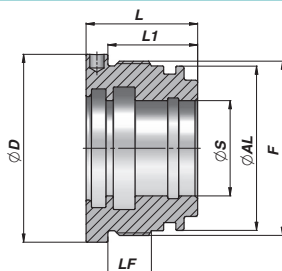

### HEAD BUSH

Code	ØAL	ØS	ØD	F	LF	L	L1	kg	Box	Pz Pcs Stk	Seal kits
HHBL049040020	40	20	49	M44x1,5	11	33	26	0,22	BOXHHBL040020	50	HHGCGLM040020
HHBL049040025	40	25	"	"	"	"	"	0,18	BOXHHBL040025	50	HHGCGLM040025
HHBL059050025	50	25	59	M,54x1,5	13	36	28	0,38	BOXHHBL050025	25	HHGCGLM050025
HHBL059050030	50	30	"	"	"	"	"	0,31	BOXHHBL050030	25	HHGCGLM050030
HHBL069060030	60	30	69	M64x1,5	16	41	33	0,62	BOXHHBL060030	25	HHGCGLM060030
HHBL069060035	60	35	"	"	"	"	"	0,53	BOXHHBL060035	25	HHGCGLM060035
HHBL079070035	70	35	79	M74x1,5	16	41	33	0,84	BOXHHBL070035	20	HHGCGLM070035
HHBL079070040	70	40	"	"	"	"	"	0,73	BOXHHBL070040	20	HHGCGLM070040
HHBL092080040	80	40	92	M85x2	18	46	36	1,25	BOXHHBL080040	10	HHGCGLM080040
HHBL092080050	80	50	"	M85x2	"	"	"	1,00	BOXHHBL080050	10	HHGCGLM080050
HHBL114100050	100	50	114	M105x2	22	55	45	2,30	BOXHHBL100050	10	HHGCGLM100050
HHBL114100060	100	60	"	M105x2	"	"	"	1,95	BOXHHBL100060	10	HHGCGLM100060

MATERIAL:  
HYDRAULIC CAST IRON

MATERIAL:  
STEEL: UNI C40